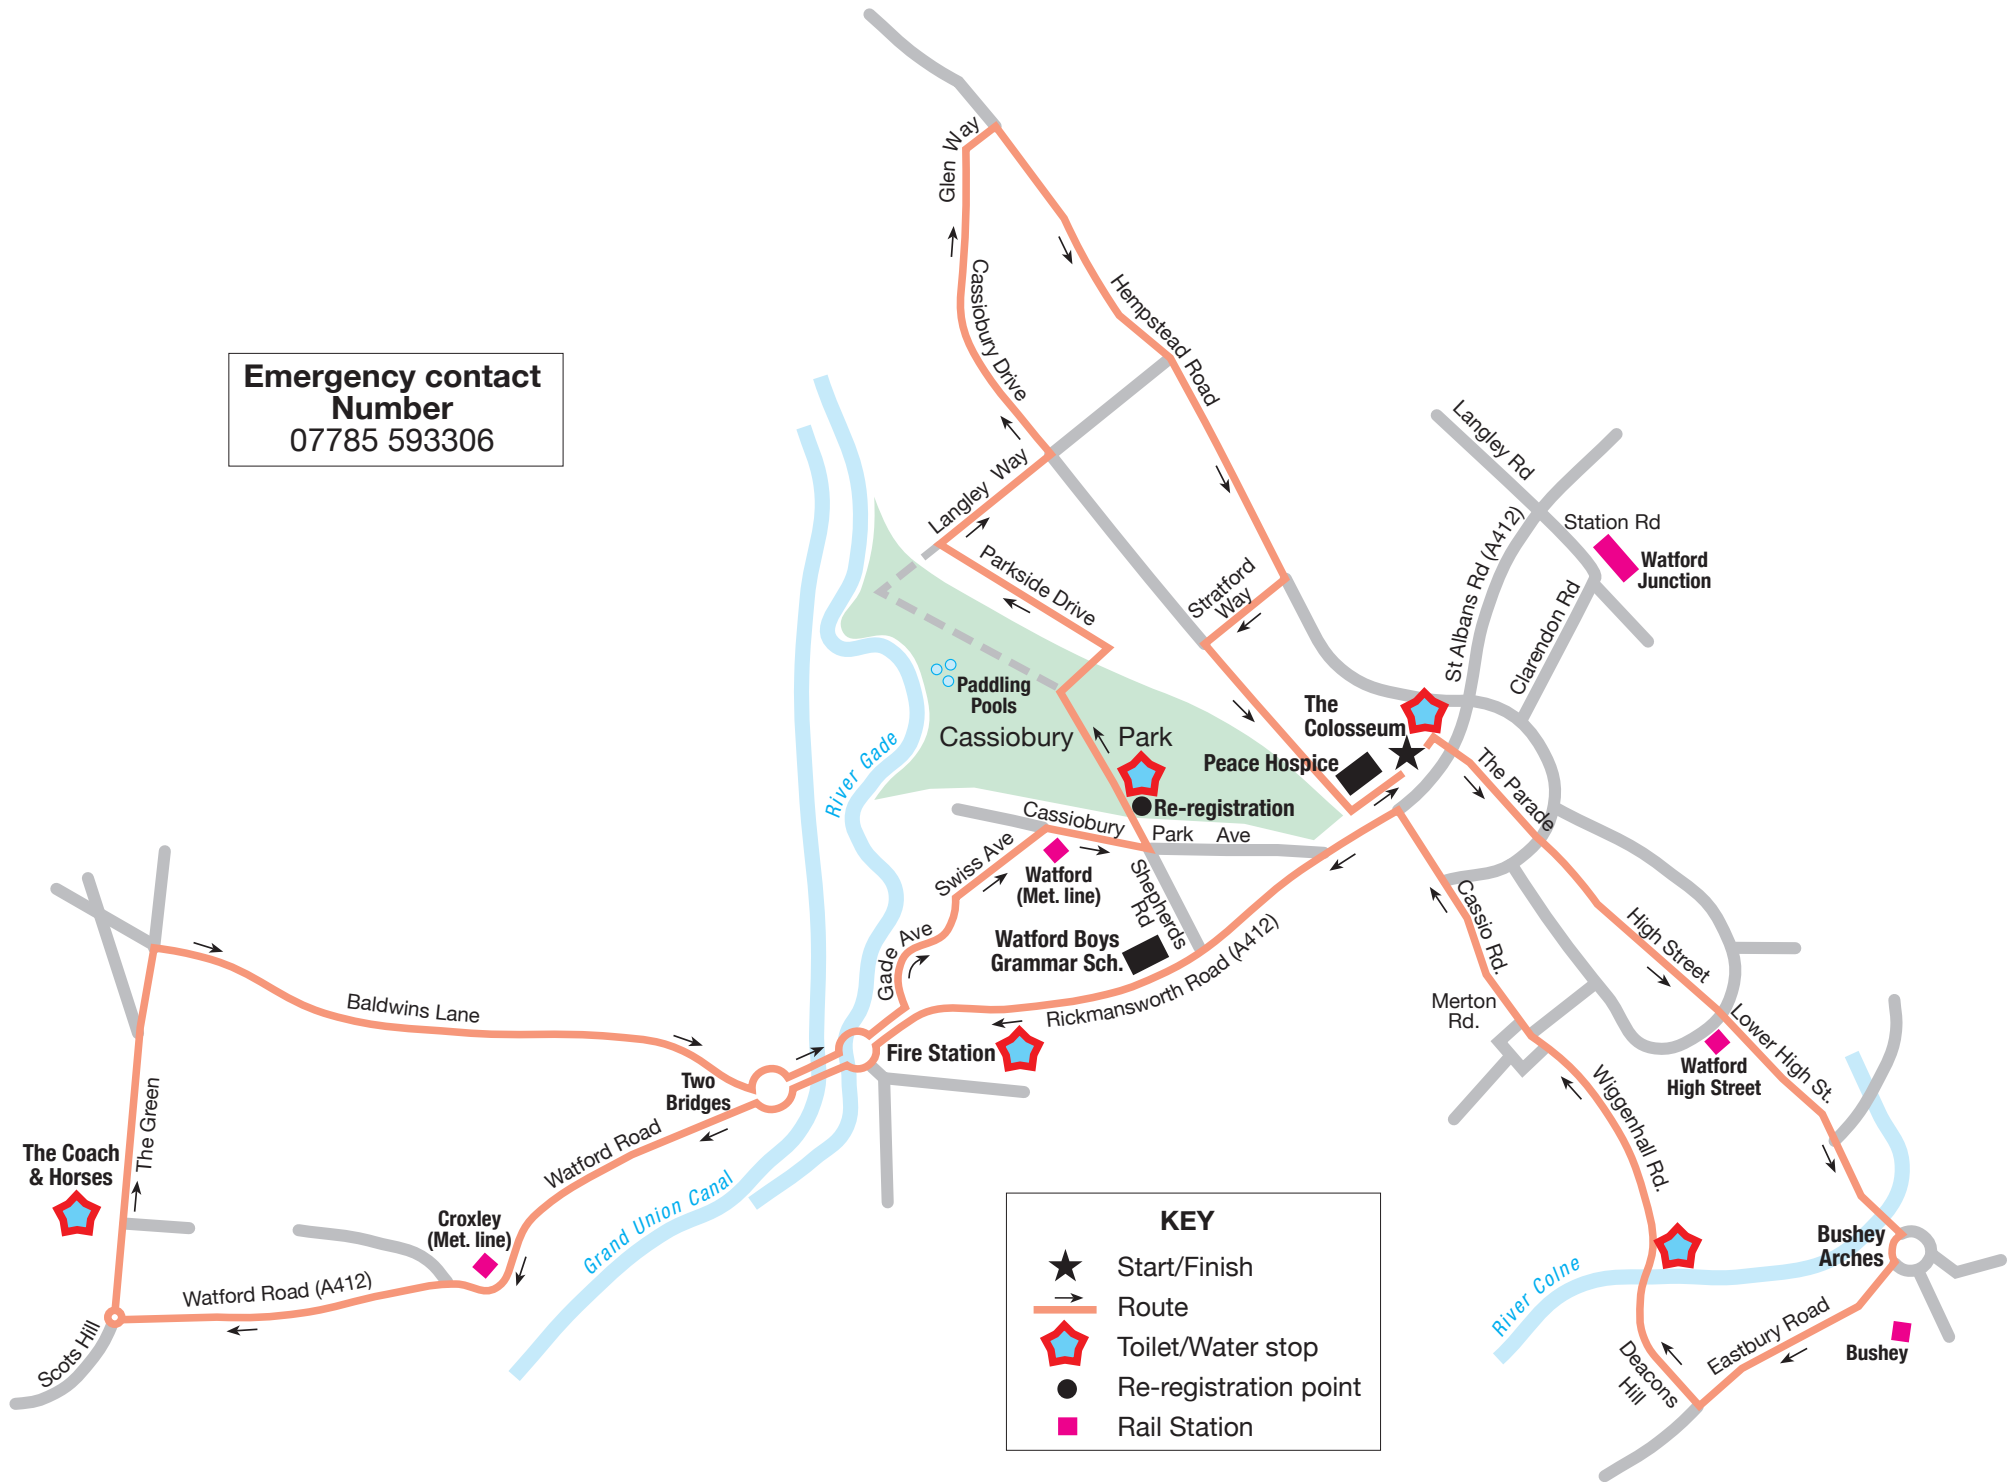

**Emergency contact
Number**
07785 593306

KEY

- ★ Start/Finish
- Route
- ★ Toilet/Water stop
- Re-registration point
- Rail Station